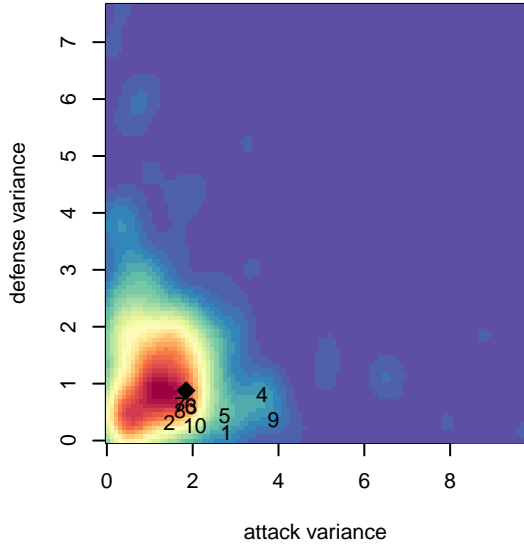

WPFC Fury Black G99

Franklin Pierce SC
 Tacoma, WA
 G99 total strength=1410
 attack=8.63 defense=7.95
 spr league = Win PSPL WSPL Two U15

alt names used:
 FPSC Fury 99 Black
 FPSC FURY FURY 99 BLACK (WA)
 FPSC Fury
 FPSC FURYFURY 99 BLACK
 FPSC Fury G99 Black
 Fury G99 Black
 FPSC FURY G99 BLACK (WA)

WPFC Fury Black G99
 Dots are actual minus expected GF (blue circles) and GA (red triangles).
 Blue line is smoothed change in attack strength. Red is smoothed change in defense strength.

**attack and defense variance (black dot)
relative to other teams
and top 10 in region**