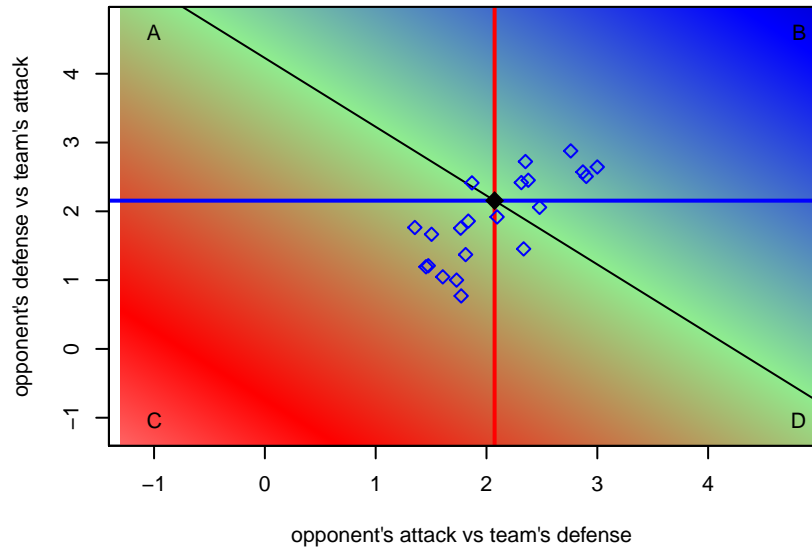

WPFC Fury Black G99
 Dots are actual minus expected GF (blue circles) and GA (red triangles).
 Blue line is smoothed change in attack strength. Red is smoothed change in defense strength.

**attack and defense variance (black dot)
relative to other teams
and top 10 in region**

**attack and defense rating
relative to others at age
and all opponents in last 13 months**

**attack and defense rating
relative to others at age
and all opponents in last 13 months**

Performance relative to 13 month average

Performance relative to 13 month average

Distribution of opponents
 Red = Lose zone, Blue = Win zone, Green = Even
 Black line separates win/lose zones

lot. A=Neither has attack advantage, B=Opponent has both attack and defense advantage, C=Opponent has both attack and defense disadvantage, D=Both have