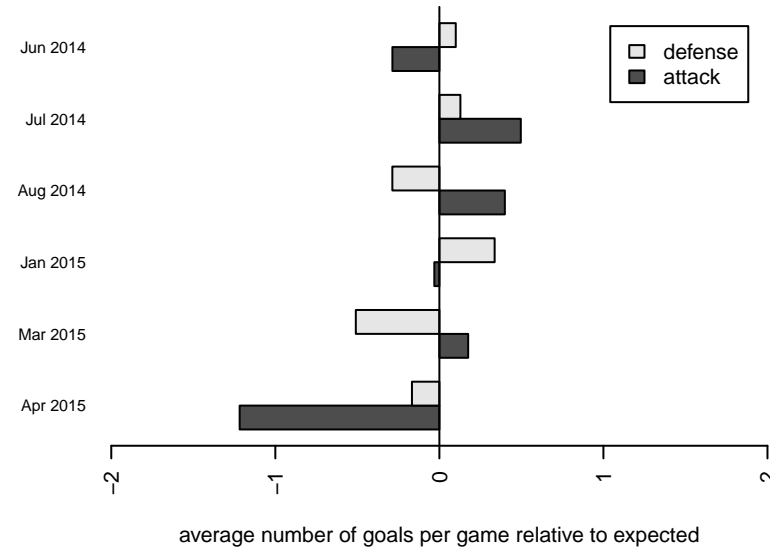

WPFC Fury Black G99
 Dots are actual minus expected GF (blue circles) and GA (red triangles).
 Blue line is smoothed change in attack strength. Red is smoothed change in defense strength.

**attack and defense variance (black dot)
relative to other teams
and top 10 in region**

**attack and defense rating
relative to others at age
and all opponents in last 13 months**

**attack and defense rating
relative to others at age
and all opponents in last 13 months**

Performance relative to 13 month average

Performance relative to 13 month average

Distribution of opponents
 Red = Lose zone, Blue = Win zone, Green = Even
 Black line separates win/lose zones

lot. A=Neither has attack advantage, B=Opponent has both attack and defense advantage, C=Opponent has both attack and defense disadvantage, D=Both have