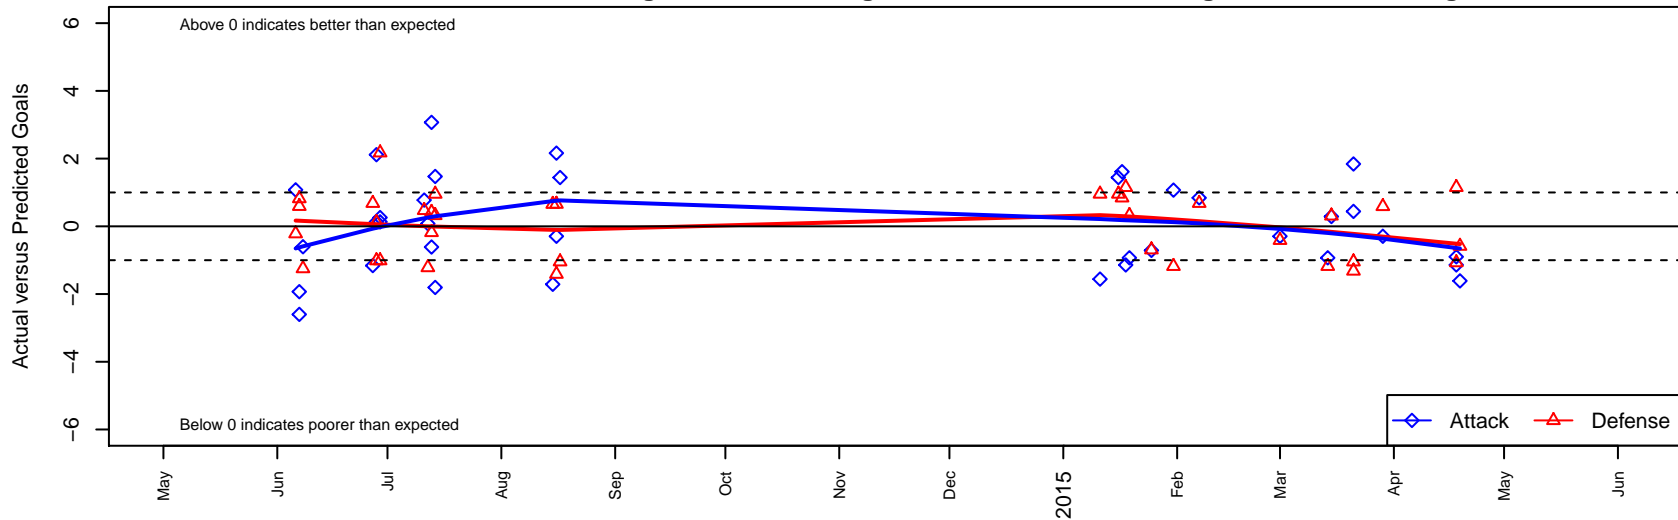

WPFC Fury Black G99

Franklin Pierce SC
 Tacoma, WA
 G99 total strength=1410
 attack=8.63 defense=7.95
 spr league = Win PSPL WSPL Two U15

alt names used:
 FPSC Fury 99 Black
 FPSC FURY FURY 99 BLACK (WA)
 FPSC Fury
 FPSC FURYFURY 99 BLACK
 FPSC Fury G99 Black
 Fury G99 Black
 FPSC FURY G99 BLACK (WA)

WPFC Fury Black G99
 Dots are actual minus expected GF (blue circles) and GA (red triangles).
 Blue line is smoothed change in attack strength. Red is smoothed change in defense strength.

**attack and defense variance (black dot)
relative to other teams
and top 10 in region**

**attack and defense rating
relative to others at age
and all opponents in last 13 months**

**attack and defense rating
relative to others at age
and all opponents in last 13 months**

Performance relative to 13 month average

Performance relative to 13 month average

Distribution of opponents
 Red = Lose zone, Blue = Win zone, Green = Even
 Black line separates win/lose zones

lot. A=Neither has attack advantage, B=Opponent has both attack and defense advantage, C=Opponent has both attack and defense disadvantage, D=Both have