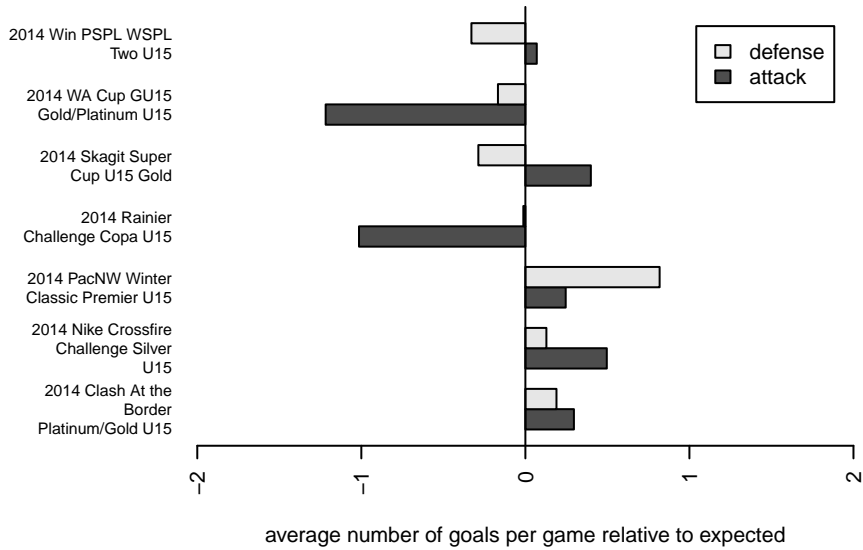

WPFC Fury Black G99
 Dots are actual minus expected GF (blue circles) and GA (red triangles).
 Blue line is smoothed change in attack strength. Red is smoothed change in defense strength.

**attack and defense variance (black dot)
relative to other teams
and top 10 in region**

**attack and defense rating
relative to others at age
and all opponents in last 13 months**

**attack and defense rating
relative to others at age
and all opponents in last 13 months**

Performance relative to 13 month average

Performance relative to 13 month average

Distribution of opponents
 Red = Lose zone, Blue = Win zone, Green = Even
 Black line separates win/lose zones

lot. A=Neither has attack advantage, B=Opponent has both attack and defense advantage, C=Opponent has both attack and defense disadvantage, D=Both have