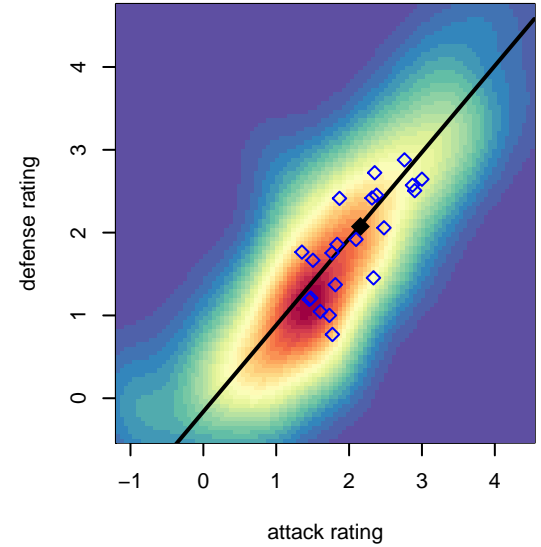

WPFC Fury Black G99
 Dots are actual minus expected GF (blue circles) and GA (red triangles).
 Blue line is smoothed change in attack strength. Red is smoothed change in defense strength.

**attack and defense variance (black dot)
relative to other teams
and top 10 in region**

**attack and defense rating
relative to others at age
and all opponents in last 13 months**

**attack and defense rating
relative to others at age
and all opponents in last 13 months**

Performance relative to 13 month average

Performance relative to 13 month average

Distribution of opponents
 Red = Lose zone, Blue = Win zone, Green = Even
 Black line separates win/lose zones

lot. A=Neither has attack advantage, B=Opponent has both attack and defense advantage, C=Opponent has both attack and defense disadvantage, D=Both have