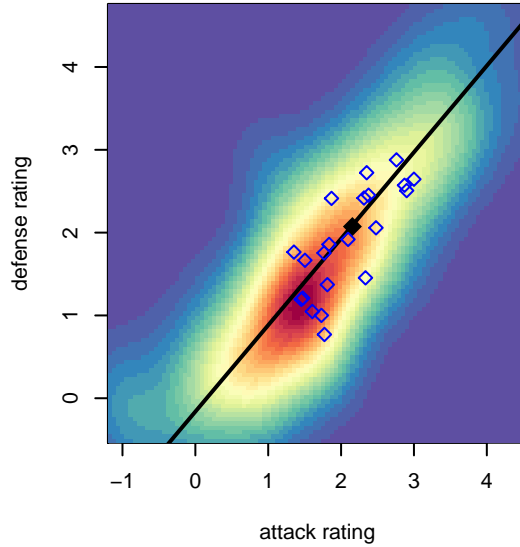

WPFC Fury Black G99

Franklin Pierce SC
 Tacoma, WA
 G99 total strength=1410
 attack=8.63 defense=7.95
 spr league = Win PSPL WSPL Two U15

alt names used:
 FPSC Fury 99 Black
 FPSC FURY FURY 99 BLACK (WA)
 FPSC Fury
 FPSC FURYFURY 99 BLACK
 FPSC Fury G99 Black
 Fury G99 Black
 FPSC FURY G99 BLACK (WA)

WPFC Fury Black G99
 Dots are actual minus expected GF (blue circles) and GA (red triangles).
 Blue line is smoothed change in attack strength. Red is smoothed change in defense strength.

**attack and defense variance (black dot)
relative to other teams
and top 10 in region**

**attack and defense rating
relative to others at age
and all opponents in last 13 months**

**attack and defense rating
relative to others at age
and all opponents in last 13 months**

Performance relative to 13 month average

Performance relative to 13 month average

Distribution of opponents
 Red = Lose zone, Blue = Win zone, Green = Even
 Black line separates win/lose zones

lot. A=Neither has attack advantage, B=Opponent has both attack and defense advantage, C=Opponent has both attack and defense disadvantage, D=Both have